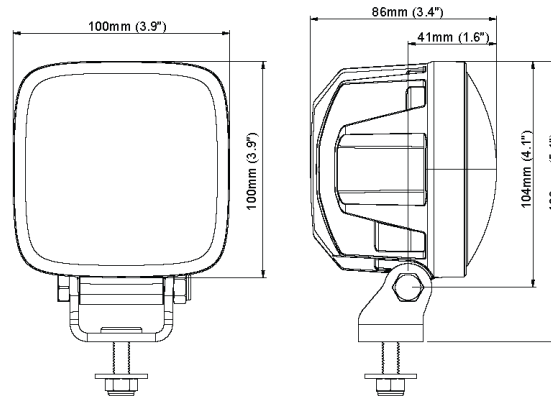

TECHNICAL SPECIFICATIONS		SCORPIUS PRO 415 PH
Theoretical / Operational Lumens:	1950lm / 1500lm	
Color Temperature:	5000K	
Nominal / Input Voltage DC:	12, 24V / 9-16, 18-32V	
Power Consumption:	28W	
Nominal Current:	1.2A@24V / 2.4A@ 12V	
Mount:	Single Bolt M8	
Connector:	Built-in Deutsch DT-2 (2-pin)	
EMC:	CISPR 25 Class 5, EN 14982-2, ISO 13766, EN 12895, ISO 11452-2, EN 13309, ISO 7637-2	
Electronics:	Integrated	
Shock:	60G	
Vibration:	8Grms 24–2000Hz	
Lens:	Glass	
Body:	Aluminium	
Salt Mist Spray	ISO 9227 240H	
IP Rating:	IP68, IP6K9K	
Weight:	0.6 kg	
Operating Temperatures:	-40°C... +85°C (Overheat protected)	

DRAWINGS