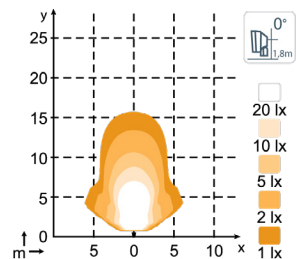

LIGHT PATTERNS

Scorpius PRO 415 PH, 1500lm Wide Flood